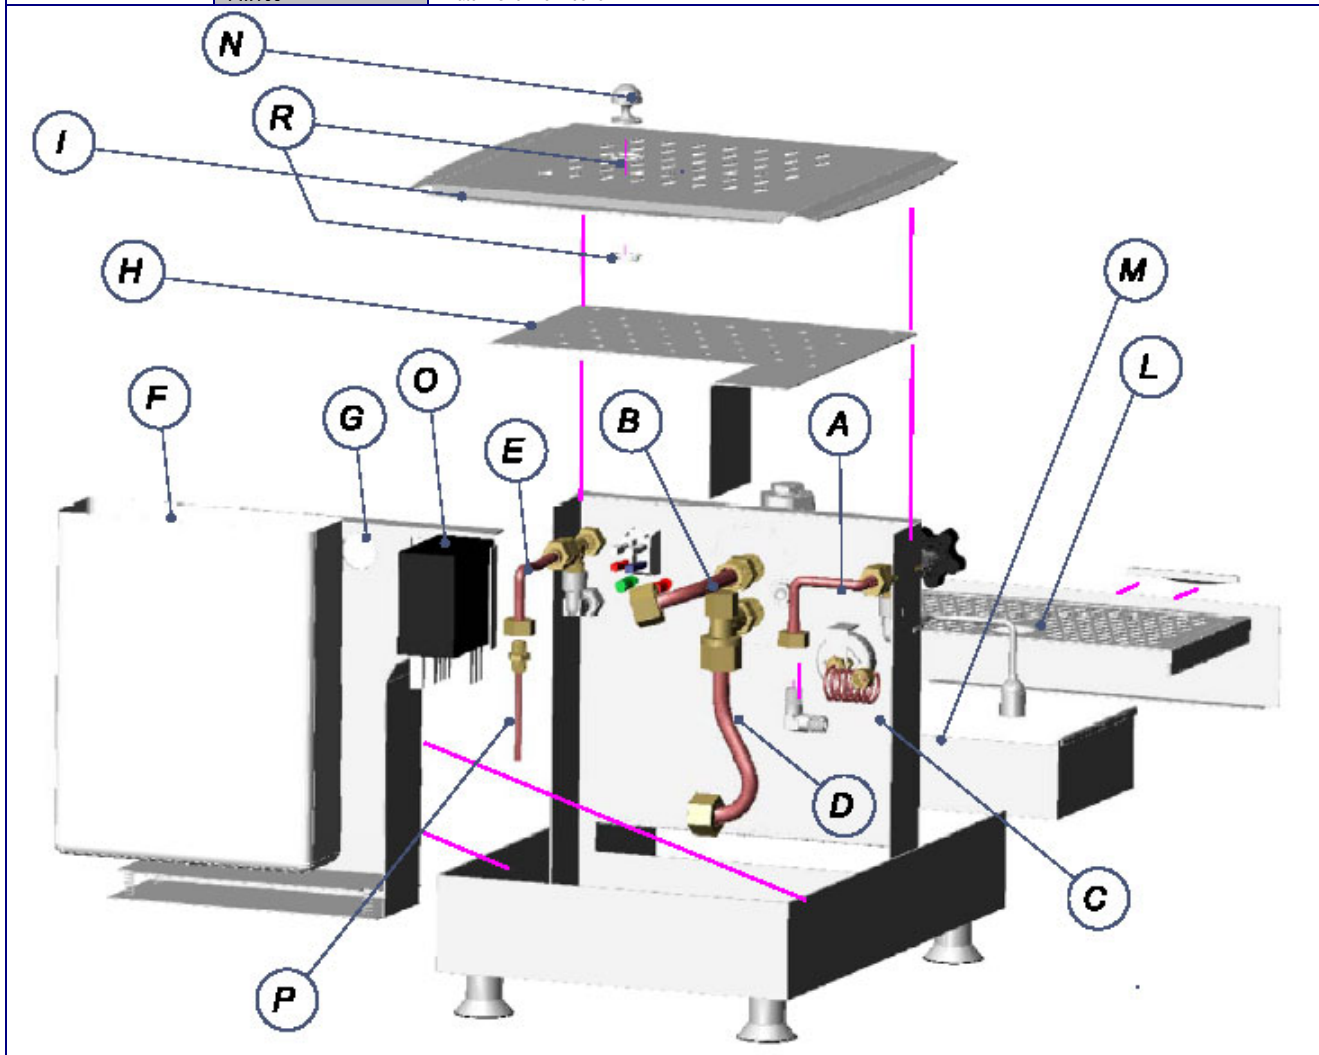

## LEGEND

LETTER	COD	DESCRIPTION
A	FE196	Metal handle
B	FE557	Stainless steel frontal piece for lower drip tray
C	FE561	Lower stainless steel grill
D	FE586	Lower drip tray inox
E	FE560	Upper cover inox
F	FE565	Upper grill vivi
G	FE558	Stainless steel body
H	TF219	Silver feet's M5
I	FE246	Chrome knob
L	TF13	Grip VCR 19240 6X6
M	FE13	Titian chromatic steam tube
N	EL81	Green Fluorescent detector220B90c
O	EL80	Lever switch
P	EL36	Red neon detector
Q	PM61	Pressure gauge D41 scale 0:3 BAR
R	FE585	Water tube tip 402
S	TF14	Grip
T	FE1	Lever chromatic group
U	TF51	Rubber Protector D10
V	FE20	Filter holder with handle
Z	FE232	Mini chromatic outlet 2exit
J	FE08	Brew head gasket H8.5
K	FE07	Brew head shower
AA	FE16	Circular filter clamp
AB	FE18	A 2TZ FILTER

## LEGEND

LETTER	COD	DESCRIPTION
A	PM311	Tube for water tap
B	PM96	Upper exchanger tube
C	PM61	Pressure gauge D.41 0:3 BAR
D	PM308	Lower exchanger tube
E	PM310	steam tap brass tube
F	TF41	Plastic Water Reservoir 195x65
G	FE562	Water Reservoir stainless steel holder
H	FE560	upper cover Inox
I	FE565	Upper vivi grill
L	FE561	Lower Stainless steel grill
M	FE586	Lower drip dray
N	FE246	knob
O	EL65	Level regulator
P	PM105	Water fisher from boiler