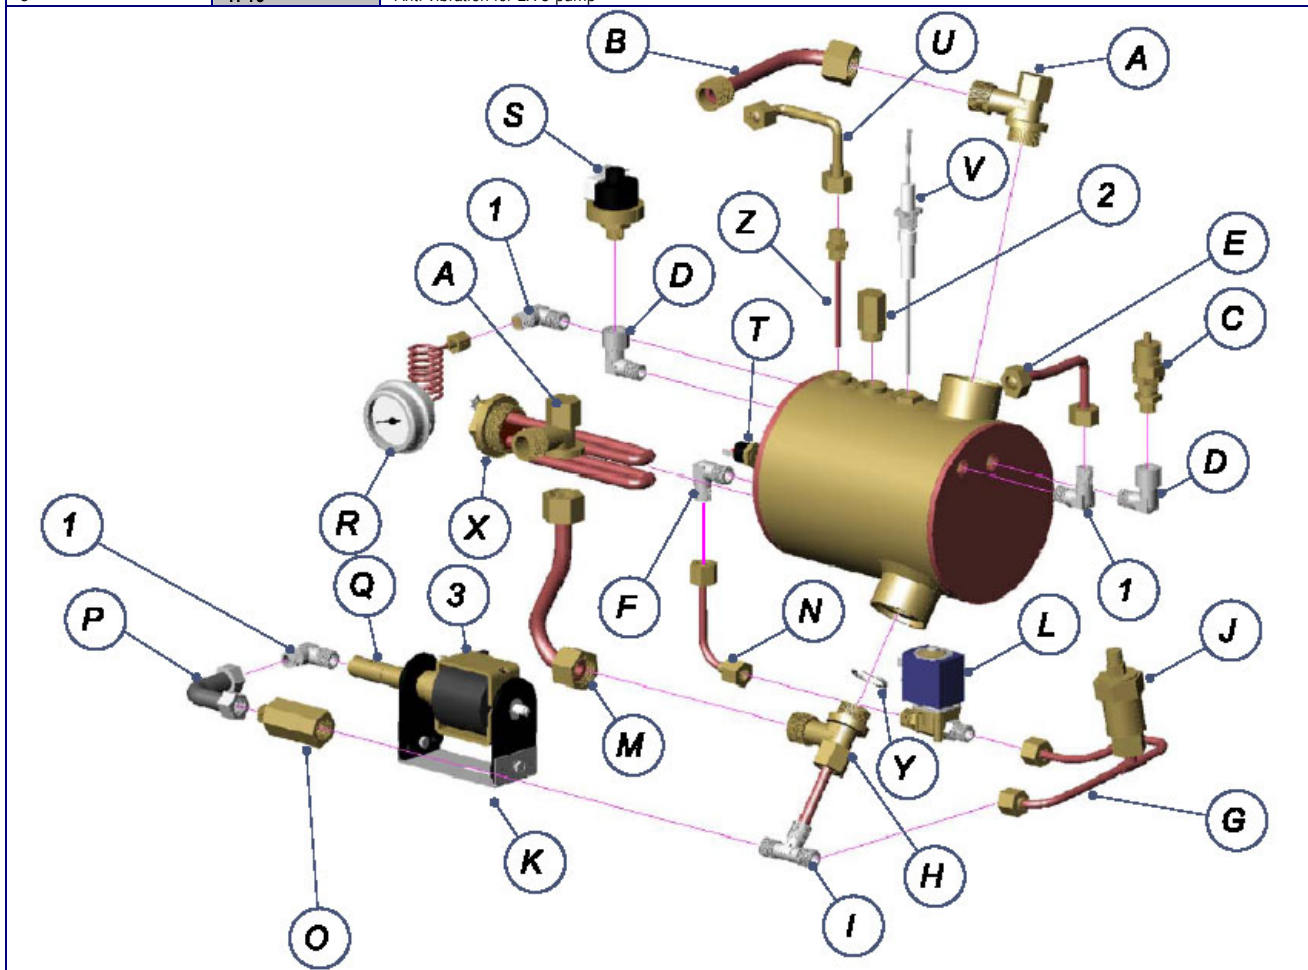

## LEGEND

LETTER	COD	DESCRIPTION
A	FE25	Connection for to go tube S x S mm
B	PM96	Upper exchanger tube
C	FE238	Security valve with spring j
D	FE45	Elbow j x j MF
E	PM310	BRASS TUBE FOR WATER TAP
Y	TF10	CONNECTION TUBE SEAL A/R
G	PM293	Tube between solenoid valve and injector
H	FE26	Return tube connection
I	PM315	Injector tube with connection A/T
L	PM291	Solenoid valve water fill up
M	PM308	Lower exchanger tube
N	PM312	Tube between solenoid valve and boiler
O	FE303	Check valve j
P	PM304	Flexible metal tube CM.14 j FF
Q	FE600	Brass valve( automatic connection)
R	PM61	Pressure gauge D41 0:3 BAR
S	PM294	Pressure controller modelXP110
T	EL87	Security thermostat
U	PM311	Water tap brass tube
V	FE32	Water level probe
Z	PM105	Water fisher tube from boiler
J	FE304	Expansion valve j
K	PM313	Pump ex5
X	EL27	Heating element
1	FE48	Elbow j x1/8mm
2	FE74	Vacuum valve j
3	TF10	Anti vibration for EX 5 pump

## LEGEND

LETTER	COD	DESCRIPTION
A	FE25	Connection to go tube S x 1/2mm
B	PM96	Upper exchanger tube
C	FE238	Security valve with spring j
D	FE45	Elbow j x j MF
E	PM310	BRASS TUBE FOR STEAM TAP
F	FE44	Elbow j x j mm
G	PM293	Brass tube between solenoid valve and injector
H	FE26	Return Connection tube
I	PM315	Injector tube with connection A T
L	PM291	Solenoid valve for water filling up
M	PM308	Lower exchanger tube
N	PM312	Brass tube between solenoid valve and boiler
O	FE303	Check valve j
P	PM309	Flexible metal tube CM14 j FF
Q	FE600	Brass valve for aut connection
R	PM61	Pressure gauge 41 scale 0:3bar
S	PM294	Pressure controller XP110
T	EL87	Security thermostat
U	PM311	Brass tube for water tap
V	FE32	Water level probe
1	PM105	Water fisher tube
2	FE304	Acquisition valve
3	FE50	Decrement j x1/8 mm
4	FE48	Elbow j x1/8 mm
5	PM313	Pump
6	EL27	Heating element
7	TF3	Heating element seal
8	TF10	Tube seal A/T