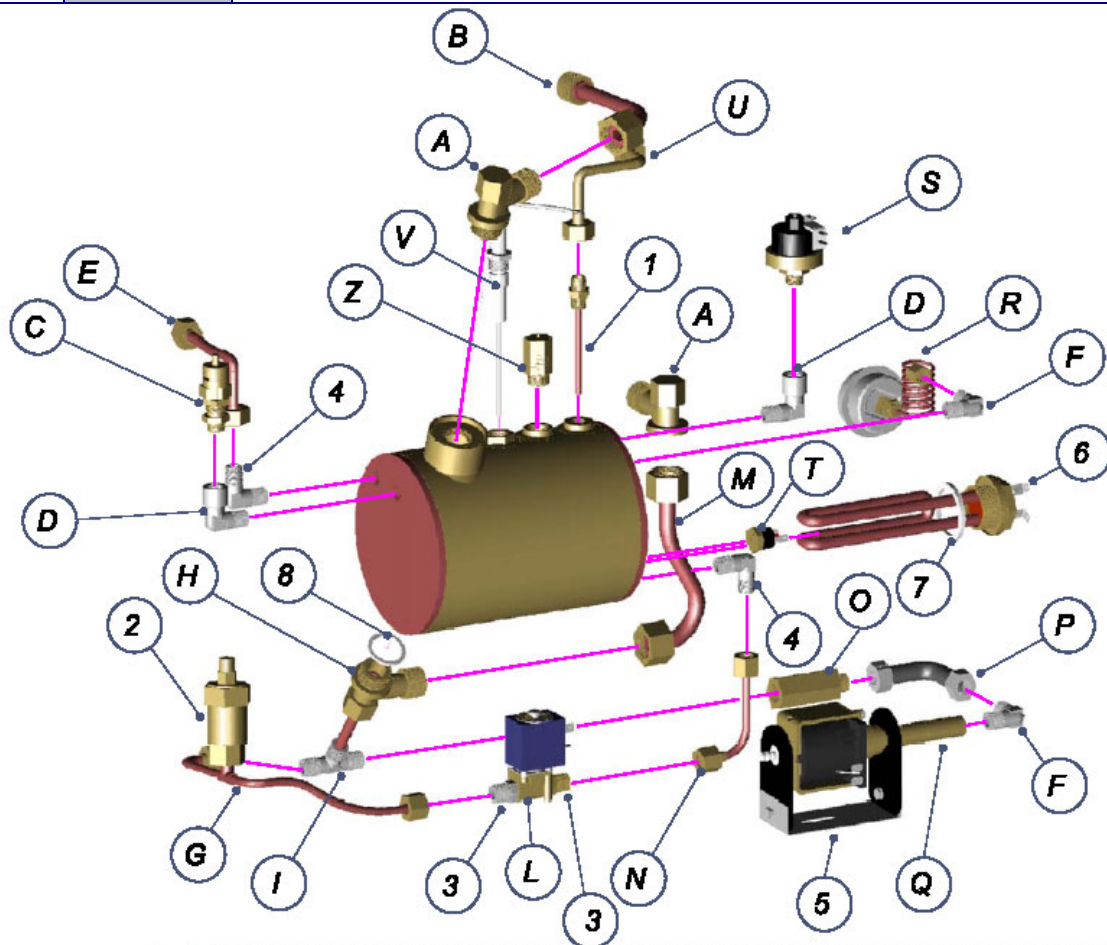

## LEGEND

LETTER	COD	DESCRIPTION
A	FE25	Connection for to go tube S x S mm
B	PM96	Upper exchanger tube
C	FE238	Security valve with spring j
D	FE45	Elbow j x j MF
E	PM310	BRASS TUBE FOR WATER TAP
Y	TF10	CONNECTION TUBE SEAL A/R
G	PM293	Tube between solenoid valve and injector
H	FE26	Return tube connection
I	PM315	Injector tube with connection A/T
L	PM291	Solenoid valve water fill up
M	PM308	Lower exchanger tube
N	PM312	Tube between solenoid valve and boiler
O	FE303	Check valve j
P	PM304	Flexible metal tube CM.14 j FF
Q	FE600	Brass valve( automatic connection)
R	PM61	Pressure gauge D41 0:3 BAR
S	PM294	Pressure controller modelXP110
T	EL87	Security thermostat
U	PM311	Water tap brass tube
V	FE32	Water level probe
Z	PM105	Water fisher tube from boiler
J	FE304	Expansion valve j
K	PM313	Pump ex5
X	EL27	Heating element
1	FE48	Elbow j x1/8mm
2	FE74	Vacuum valve j
3	TF10	Anti vibration for EX 5 pump

## LEGEND

LETTER	COD	DESCRIPTION
A	FE25	Connection to go tube S x 1/2mm
B	PM96	Upper exchanger tube
C	FE238	Security valve with spring j
D	FE45	Elbow j x j MF
E	PM310	BRASS TUBE FOR STEAM TAP
F	FE44	Elbow j x j mm
G	PM293	Brass tube between solenoid valve and injector
H	FE26	Return Connection tube
I	PM315	Injector tube with connection A T
L	PM291	Solenoid valve for water filling up
M	PM308	Lower exchanger tube
N	PM312	Brass tube between solenoid valve and boiler
O	FE303	Check valve j
P	PM309	Flexible metal tube CM14 j FF
Q	FE600	Brass valve for aut connection
R	PM61	Pressure gauge 41 scale 0:3bar
S	PM294	Pressure controller XP110
T	EL87	Security thermostat
U	PM311	Brass tube for water tap
V	FE32	Water level probe
1	PM105	Water fisher tube
2	FE304	Acquisition valve
3	FE50	Decrement j x1/8 mm
4	FE48	Elbow j x1/8 mm
5	PM313	Pump
6	EL27	Heating element
7	TF3	Heating element seal
8	TF10	Tube seal A/T