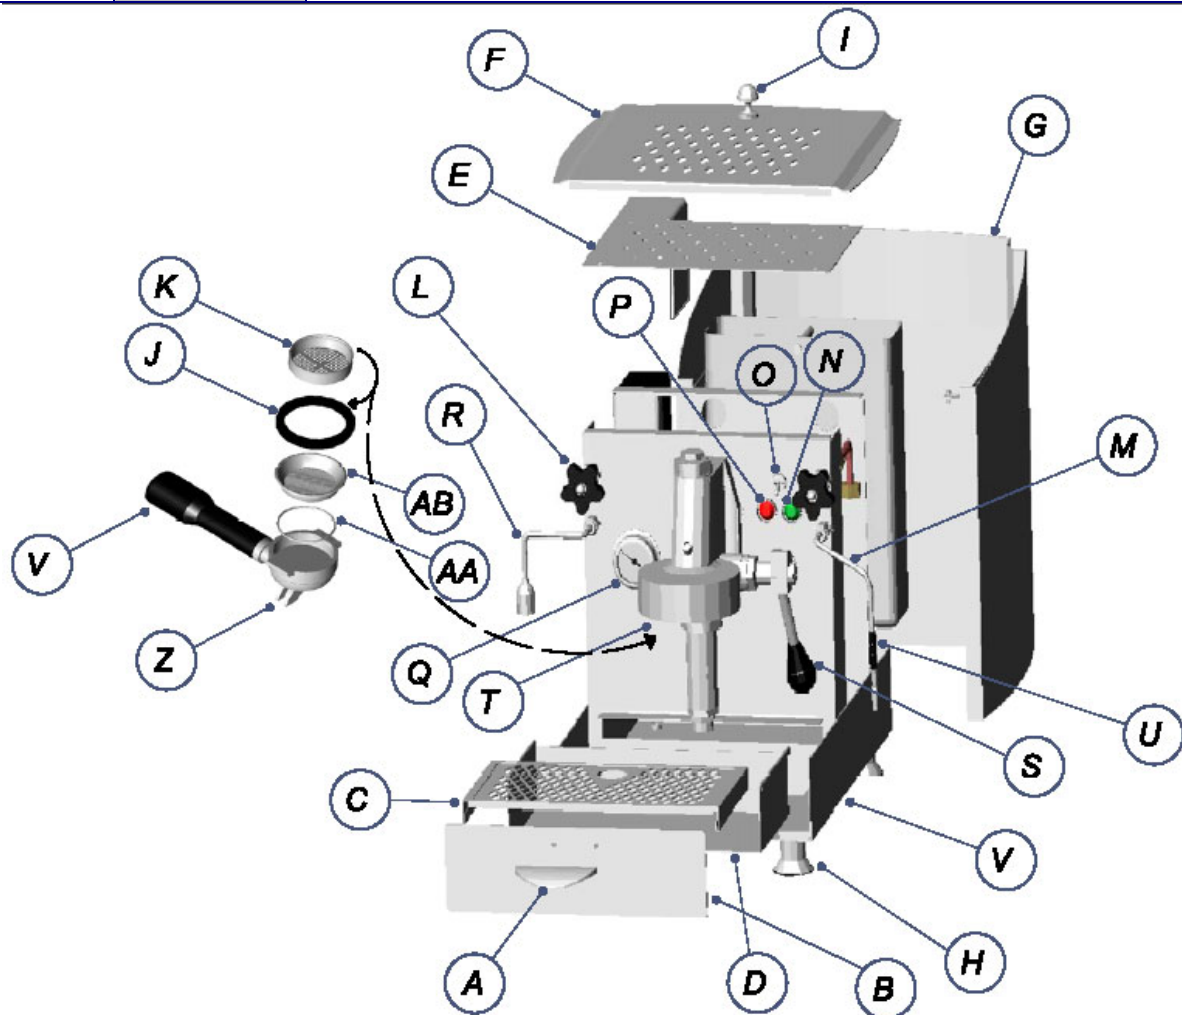

## LEGEND

LETTER	COD	DESCRIPTION
A	FE196	Metal handle
B	FE557	Stainless steel frontal piece for lower drip tray
C	FE561	Lower stainless steel grill
D	FE586	Lower drip tray inox
E	FE560	Upper cover inox
F	FE565	Upper grill vivi
G	FE558	Stainless steel body
H	TF219	Silver feet's M5
I	FE246	Chrome knob
L	TF13	Grip VCR 19240 6X6
M	FE13	Titian chromatic steam tube
N	EL81	Green Fluorescent detector220B90c
O	EL80	Lever switch
P	EL36	Red neon detector
Q	PM61	Pressure gauge D41 scale 0:3 BAR
R	FE585	Water tube tip 402
S	TF14	Grip
T	FE1	Lever chromatic group
U	TF51	Rubber Protector D10
V	FE20	Filter holder with handle
Z	FE232	Mini chromatic outlet 2exit
J	FE08	Brew head gasket H8.5
K	FE07	Brew head shower
AA	FE16	Circular filter clamp
AB	FE18	A 2TZ FILTER

## LEGEND

LETTER	COD	DESCRIPTION
A	PM311	Tube for water tap
B	PM96	Upper exchanger tube
C	PM61	Pressure gauge D.41 0:3 BAR
D	PM308	Lower exchanger tube
E	PM310	steam tap brass tube
F	TF41	Plastic Water Reservoir 195x65
G	FE562	Water Reservoir stainless steel holder
H	FE560	upper cover Inox
I	FE565	Upper vivi grill
L	FE561	Lower Stainless steel grill
M	FE586	Lower drip dray
N	FE246	knob
O	EL65	Level regulator
P	PM105	Water fisher from boiler